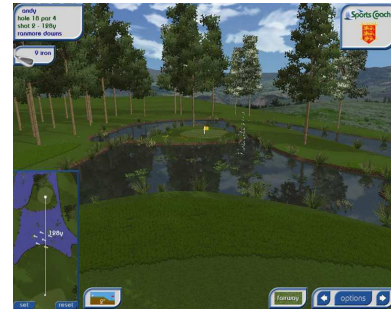

Ranmore Downs Golf Course

Set in the idyllic Surrey Hills, this English course has rolling fairways, undulating greens, as well as ponds and deep woodland. This course is ideal for beginners as it is a shorter course, enabling an easier adventure for the novice golfer.

		ranmore downs golfplatz									Stableford Wettbewerb	
		Wotton Water	North Downs	Pilgrim Way	Common Touch	Wanersh Way	Chalky Lake	Gomsha-ll Gint	St. Barnabas	Denbies Stream	GUS	
Loch		1	2	3	4	5	6	7	8	9		
Wettbewerb		303	518	373	145	508	408	209	415	381	3260	
Herren		270	480	348	131	480	384	189	392	354	3028	
Damen		229	406	326	106	451	360	160	362	342	2742	
HCP		16	4	10	18	14	6	12	2	8		
Par		4	5	4	3	5	4	3	4	4	36	