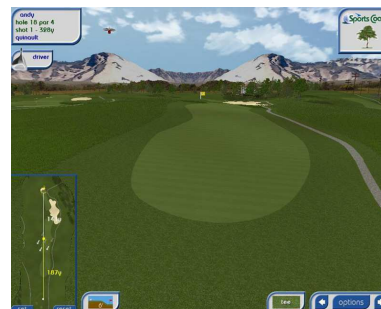

## Quinault Golf Club

This parkland course has distinct hardwood trees, encapsulating the course. The fairways are wide and long, giving Quinault golfers the ability to let rip with the driver. However strong winds make for a challenging layout. Located in North Carolina, in the US, the snow capped Appalachian Mountains, give a distinct backdrop.

		quinault golfplatz										
		Dogwood	Styx	Giesele	Faith	Hope	Daisy	Pride	Paradise	Smoke		
Loch		1	2	3	4	5	6	7	8	9	QUS	
Wettbewerb		395	286	216	432	430	476	213	373	370	3191	
Herren		378	269	197	414	412	456	207	346	350	3029	
Damen		352	243	178	387	385	429	174	320	321	2789	
HCP		7	17	5	3	11	15	1	13	9		
Par		4	4	3	4	4	5	3	4	4	35	