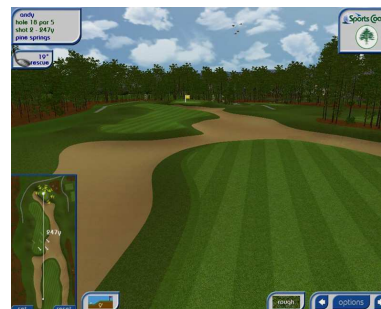

## Pine Springs Golf Club

A traditional parkland golf course, set in the lowlands of South Dakota, US; this is a very beautiful and well manicured golf course. There are several thousand pine trees, situated on the course. The Pine needles are Bunkers are the hazards here.

pine springs golfplatz											Stableford Wettbewerb	
	First Out	Pine Cone	Tender Halt	Lemon Slice	Wooden Chest	Squirrel Nut	Barking Mad	Jumping Trout	Chippen Dale			
Loch	1	2	3	4	5	6	7	8	9		GUS	
Wettbewerb	391	318	493	147	268	427	515	196	402		3157	
Herren	366	290	466	132	252	398	488	175	373		2940	
Damen	337	278	447	121	233	382	472	172	361		2803	
HCP	6	16	12	14	18	2	10	8	4			
Par	4	4	5	3	4	4	5	3	4		36	