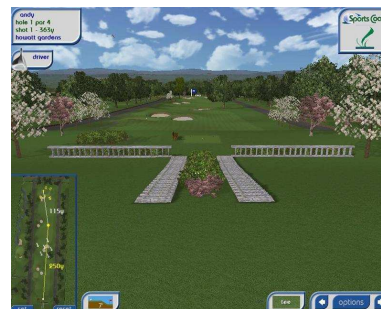

Howatt Gardens Country Club

Set in the grounds of an English country estate, this course has beautiful trees and shrubs. The layout is challenging as well. This course has beautiful trees, shrubs and colourful flowers. The layout is very challenging with many bunkers and dog legs. The course enjoys spectacular views of the mountains.

howatt gardens golfplatz											Stableford Wettbewerb	
	Mansion Steps	Cherry Blossom	Tessa's Tulips	Apple Orchard	Gin n' Tonic	Emily's Gate	Royal Toast	Half a Penny	Lords Cheer			
Loch	1	2	3	4	5	6	7	8	9			95
Wettbewerb	397	176	465	390	175	385	491	374	112			2965
Herren	368	156	439	355	149	353	473	339	91			2723
Damen	327	128	380	316	140	301	439	301	71			2403
HCP	7	11	1	5	15	3	9	13	17			
Par	4	3	4	4	3	4	5	4	3			34

	Halfway House	Road to Rompton	Lake Eliza	Cream Tea	Damsel in Distress	Lady Penelope	Flower Garden	Silver Sixpence	End in Sight	in	total
Loch	10	11	12	13	14	15	16	17	18		
Wettbewerb	159	384	527	196	343	490	539	175	467	3280	6245
Herren	135	361	503	176	303	457	502	146	433	3016	5739
Damen	100	312	458	139	265	395	456	114	400	2639	5042
HCP	16	8	4	14	18	6	2	12	10		
Par	3	4	5	3	4	5	5	3	5	37	71