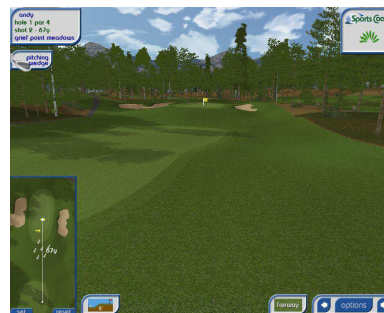

Grief Point Meadows Golf Club

Is a challenging meadow course, located in Virginia, USA. In the US Tour style format, whilst pristine in presentation, it's pine trees, pine needles and deep rough make making par very difficult. For those seeking an easy round, it might be best to avoid.

grief point meadows golfplatz											Stableford Wettbewerb										
	Elysian Fields	Bonnie Prince	Little Ponds	Clock Face	Windy Gate	Pine Valley	Pump House	Rabbit Scrape	Murray's Hill	GUS											
Loch	1	2	3	4	5	6	7	8	9												
Wettbewerb	375	548	445	134	376	360	200	513	392	3343											
Herren	346	525	426	117	348	343	188	495	370	3158											
Damen	298	476	391	96	309	315	139	432	322	2778											
HCP	11	3	1	17	9	13	5	15	7												
Par	4	5	4	3	4	4	3	5	4	36											

	Queen's Head	Hing's Chair	Maggie's Loop	Silver Tassel	Braid's Island	The Revival	Mnawles Thicket	Fox's Den	Splash Land	in	total
Loch	10	11	12	13	14	15	16	17	18		
Wettbewerb	320	497	440	188	412	394	404	183	491	3329	6672
Herren	289	475	418	164	398	378	384	164	472	3142	6300
Damen	222	431	376	116	314	330	338	130	414	2671	5449
HCP	18	14	2	10	4	12	8	6	16		
Par	4	5	4	3	4	4	4	3	5	36	72