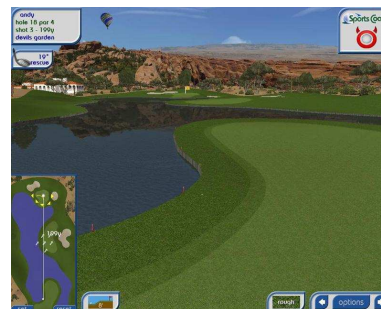

Devil's Garden Golf Club

Devil's Garden is a tough desert course located in the middle of a daunting desert in Arizona, USA. This course has a mixture of desert, bunkers, cactus and trees giving a very unique layout and feel.

		devils garden golfplatz										Stableford Wettbewerb	
		Fire Rack	Floating Tree	Apache Valley	Smoking Joe	Sands of Old	Mystic Stone	Prickly Feather	Red Adore	Tidal Brove	GUS		
Loch		1	2	3	4	5	6	7	8	9			
Wettbewerb		410	167	498	302	419	130	401	520	394	3241		
Herrn		406	157	481	286	411	119	386	501	374	3121		
Damen		382	142	452	266	392	107	366	486	361	2954		
HCP		4	10	14	18	2	16	6	8	12			
Par		4	3	5	4	4	3	4	5	4	36		

		Chiefton	Garden of Eden	Hanging Cacti	Danger Isle	Desert Delight	Valley of Doom	Broken Arrow	Toma-hawk	Far Flung	in	total
Loch		10	11	12	13	14	15	16	17	18		
Wettbewerb		464	388	336	139	406	328	459	193	430	3143	6384
Herrn		439	358	331	124	395	318	432	187	402	2986	6107
Damen		409	331	301	124	376	309	405	175	388	2818	5772
HCP		11	7	13	15	5	17	9	3	1		
Par		5	4	4	3	4	4	5	3	4	36	79