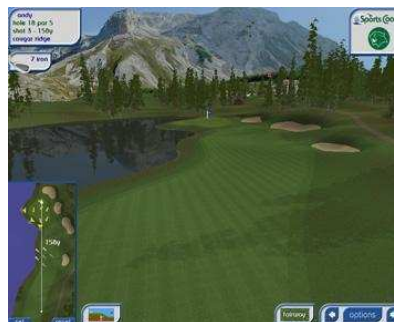

## Cougar Ridge Golf Club

This undulating course is set by the side of a stunning mountain range in Manitoba, Canada. Cut through dense pine forests finding the narrow fairways is paramount, as the greens are well protected by the pine trees and bunkers.